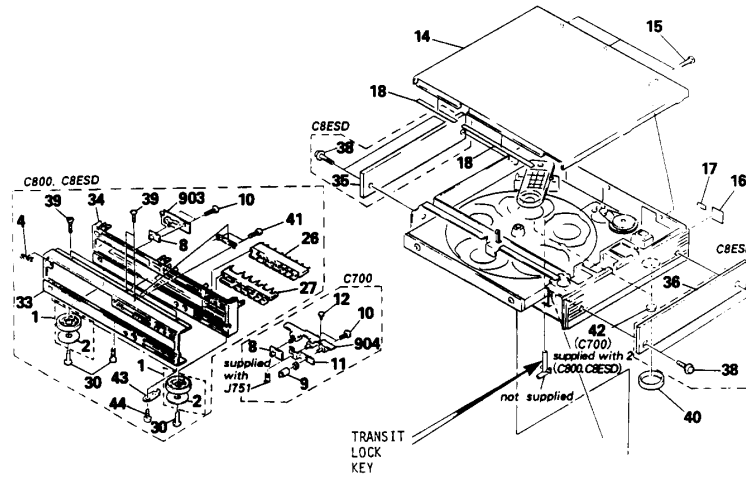

SONY

Hi-Fi Products
Service Bulletin

Model: CDP-C700

No.103

Subject: Part Number Missing - Transit Lock   **Date:** February 2, 1990

Symptom:
(**)

The part number for the Transit Lock is not listed in the service manual.

Solution: Please add the part number listed below to your service manual:

Description	Part Number
Transit Lock Key	4-930-510-01

CSA-13 Compact Disc